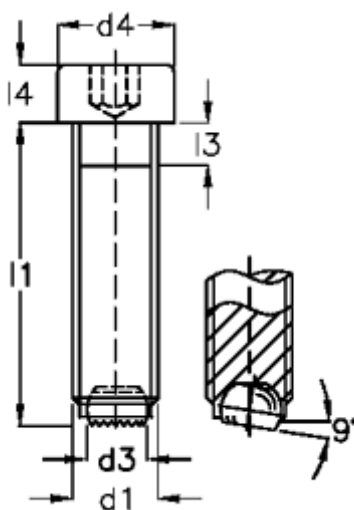

Article number: 2092763811C

Description: E+G Screws with ball
GN 606-M8-20-VRN

Measures

d1	= M8
d2	= 5.5
d3	= 4.5
d4	= 13
Internal hexagon	= 6.0
l1	= 20
l3	= 3.5
l4	= 8